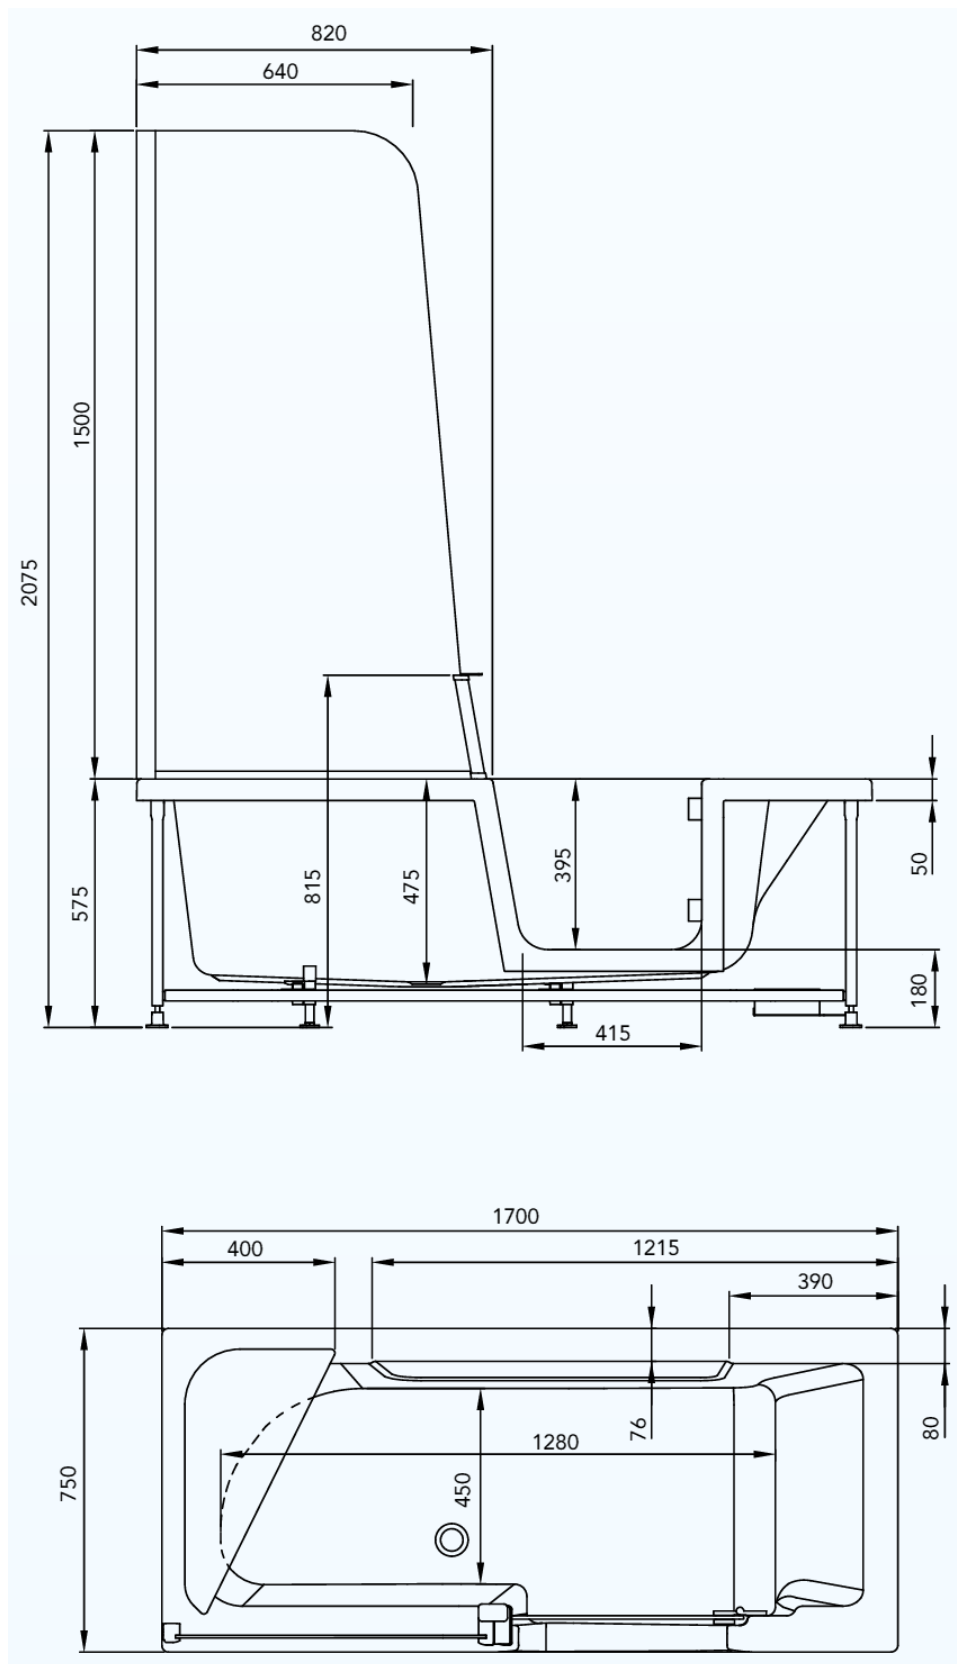

Olivia 1700 shower bath – shown with RHS door

Olivia 1800 shower bath – shown with RHS door